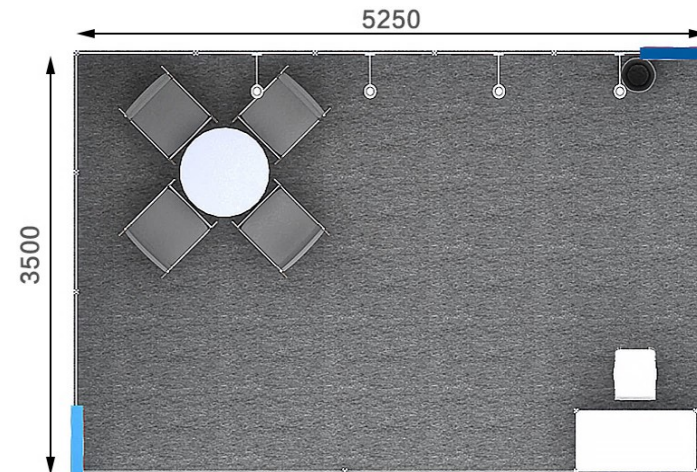

3x3x3.5m(H)

TOP

1. information desk with company logo x1
2. bar stool x1
3. round table x1
4. grey fabric chair x4
5. waste paper basket x1
6. longarm spotlight x2
7. socket x1
8. fascia board with poster x1
9. grey carpet x9sqm
10. lighting box (600mmX1100mmHx2)
11. poster (750mmx1100mmHx3)

DWG FILE

DATE

Exhibition Project
Booth Design
Professional Construction
Furniture Leasing

**SUBJECT TO
SITE VARIATIONS**

ARTS & SALES

5.25x3.5x3.5m(H)

TOP

1. information desk with company logo x1
2. bar stool x1
3. round table x1
4. grey fabric chair x4
5. waste paper basket x2
6. longarm spotlight x4
7. socket x2
8. fascia board with poster x3
9. grey carpet x18.375sqm
10. lighting box (600mmX1100mmHx2)
11. poster (750mmx1100mmHx4)