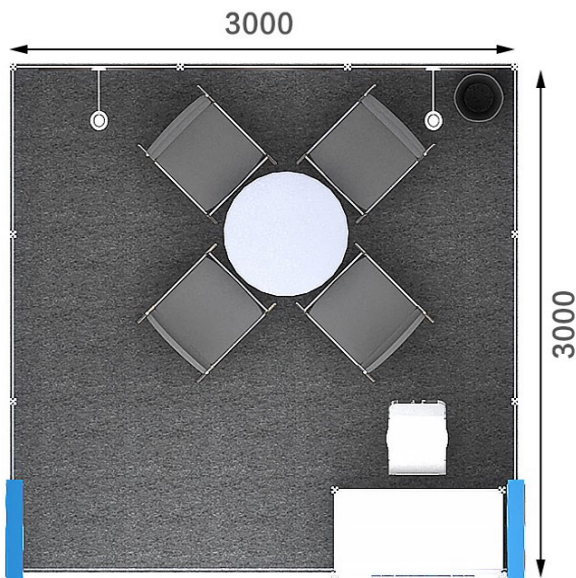

3x3x3.5m(H)

TOP

1. information desk with company logo x1
2. bar stool x1
3. round table x1
4. grey fabric chair x4
5. waste paper basket x1
6. longarm spotlight x2
7. socket x1
8. fascia board with poster x1
9. grey carpet x9sqm
10. lighting box (600mmX1100mmHx2)
11. poster (750mmx1100mmHx3)

DWG FILE

DATE

Exhibition Project
Booth Design
Professional Construction
Furniture Leasing

**SUBJECT TO
SITE VARIATIONS**

ARTS & SALES

5.25x3.5x3.5m(H)

TOP

1. information desk with company logo x1
2. bar stool x1
3. round table x1
4. grey fabric chair x4
5. waste paper basket x2
6. longarm spotlight x4
7. socket x2
8. fascia board with poster x3
9. grey carpet x18.375sqm
10. lighting box (600mmX1100mmHx2)
11. poster (750mmx1100mmHx4)

DWG FILE

DATE

Exhibition Project
Booth Design
Professional Construction
Furniture Leasing

**SUBJECT TO
SITE VARIATIONS**

ARTS & SALES

5x3x3.5m(H)

1. information desk with company logo x1
2. bar stool x1
3. round table x1
4. grey fabric chair x4
5. waste paper basket x1
6. longarm spotlight x3
7. socket x2
8. fascia board with poster x2
9. grey carpet x15sqm
10. lighting box (600mmX1100mmHx2)
11. poster (750mmx1100mmHx3)

DWG NO

DWG FILE

DATE

Exhibition Project
Booth Design
Professional Construction
Furniture Leasing

**SUBJECT TO
SITE VARIATIONS**

ARTS & SALES

6x3x3.5m(H)

TOP