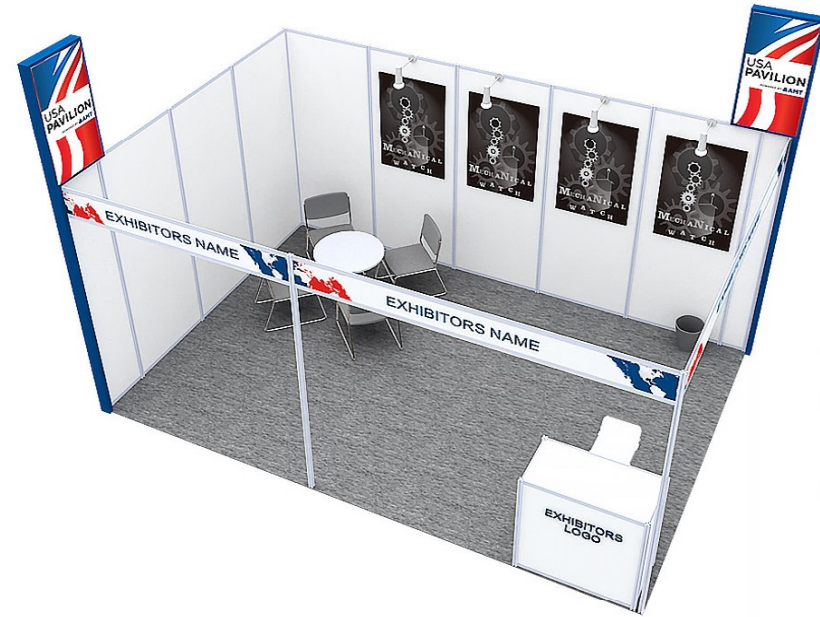

3x3x3.5m(H)

TOP

1. information desk with company logo x1
2. bar stool x1
3. round table x1
4. grey fabric chair x4
5. waste paper basket x1
6. longarm spotlight x2
7. socket x1
8. fascia board with poster x1
9. grey carpet x9sqm
10. lighting box (600mmX1100mmHx2)
11. poster (750mmx1100mmHx3)

DWG FILE

DATE

Exhibition Project
Booth Design
Professional Construction
Furniture Leasing

**SUBJECT TO
SITE VARIATIONS**

ARTS & SALES

5.25x3.5x3.5m(H)

TOP

1. information desk with company logo x1
2. bar stool x1
3. round table x1
4. grey fabric chair x4
5. waste paper basket x2
6. longarm spotlight x4
7. socket x2
8. fascia board with poster x3
9. grey carpet x18.375sqm
10. lighting box (600mmX1100mmHx2)
11. poster (750mmx1100mmHx4)

DWG FILE

DATE

Exhibition Project
Booth Design
Professional Construction
Furniture Leasing

**SUBJECT TO
SITE VARIATIONS**

ARTS & SALES

5x3x3.5m(H)

1. information desk with company logo x1
2. bar stool x1
3. round table x1
4. grey fabric chair x4
5. waste paper basket x1
6. longarm spotlight x3
7. socket x2
8. fascia board with poster x2
9. grey carpet x15sqm
10. lighting box (600mmX1100mmHx2)
11. poster (750mmx1100mmHx3)