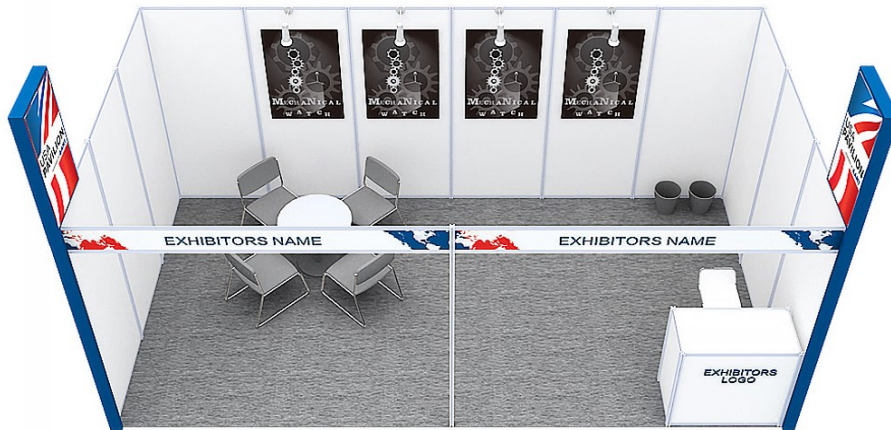

DWG NO

DWG FILE

DATE

Exhibition Project
Booth Design
Professional Construction
Furniture Leasing

**SUBJECT TO
SITE VARIATIONS**

ARTS & SALES

6x3x3.5m(H)

TOP

1. information desk with company logo x1
2. bar stool x1
3. round table x1
4. grey fabric chair x4
5. waste paper basket x2
6. longarm spotlight x4
7. socket x2
8. fascia board with poster x2
9. grey carpet x18sqm
10. lighting box (600mmX1100mmHx2)
11. poster (750mmx1100mmHx4)