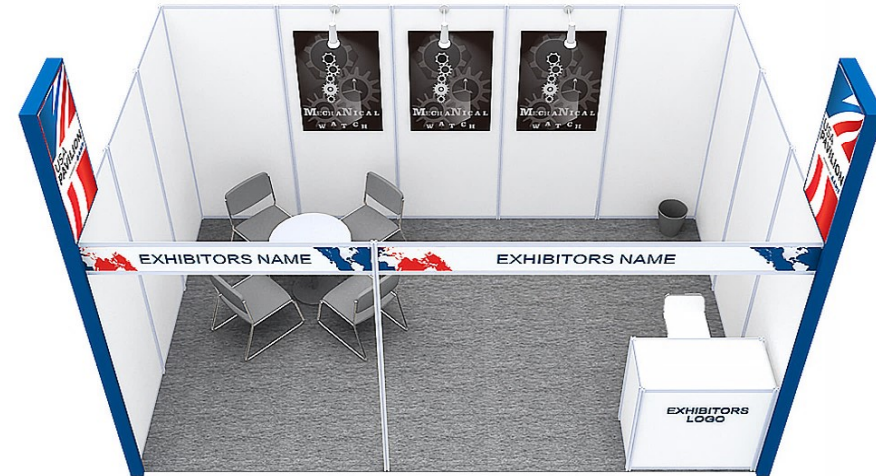

DWG FILE

DATE

Exhibition Project
Booth Design
Professional Construction
Furniture Leasing

**SUBJECT TO
SITE VARIATIONS**

ARTS & SALES

5x3x3.5m(H)

1. information desk with company logo x1
2. bar stool x1
3. round table x1
4. grey fabric chair x4
5. waste paper basket x1
6. longarm spotlight x3
7. socket x2
8. fascia board with poster x2
9. grey carpet x15sqm
10. lighting box (600mmX1100mmHx2)
11. poster (750mmx1100mmHx3)