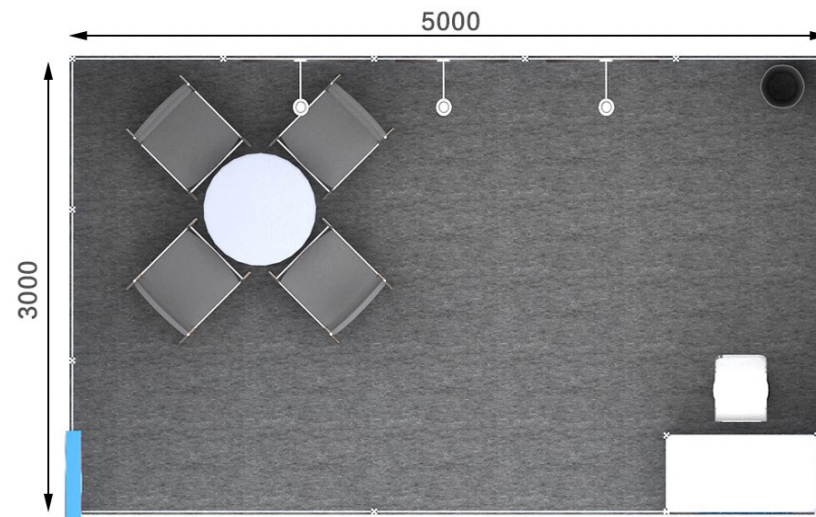

1. information desk with company logo x1
2. bar stool x1
3. round table x1
4. grey fabric chair x4
5. waste paper basket x1
6. longarm spotlight x3
7. socket x2
8. fascia board with poster x2
9. grey carpet x15sqm
10. lighting box (600mmX1100mmHx2)
11. poster (750mmx1100mmHx3)

TOP