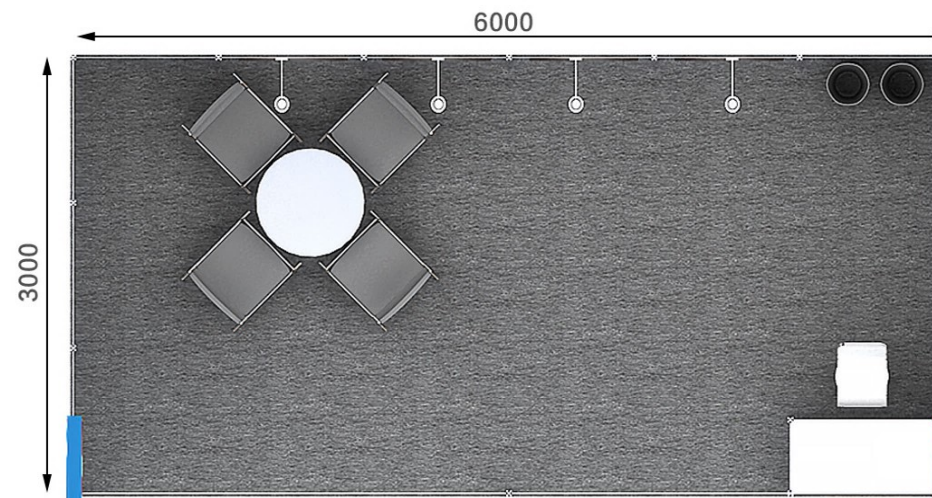

DWG NO

DWG FILE

DATE

Exhibition Project
Booth Design
Professional Construction
Furniture Leasing

**SUBJECT TO
SITE VARIATIONS**

ARTS & SALES

6x3x3.5m(H)

TOP